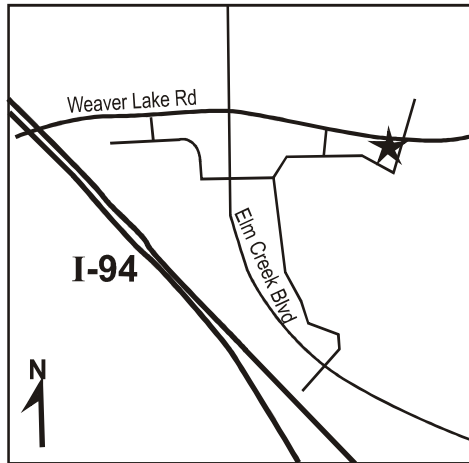

9 Greater Mpls Girl Scout Council Walk

**November 4, 2006
Maple Grove, MN**

Start Point: Maple Grove Community Center, 12951 Weaver Lake Rd, Maple Grove, MN

Start Times: 9:30 am to 2 pm. Finish by 4 pm.

Description: 5 and 10k. Walk on Rice Lake Community paved hiking trails in parks, near the Village and some residential.

Awards & Fees: Awards available. Credit only is $3. Non-credit walk $2.

Directions: From either I-494 or I-94, take I-94 west to the Weaver Lake Road exit. Exit right (east) to the 4th stoplight. Turn right into the community center parking lot.

73955

Contact: Bonnie Johnson
(763) 571-8041

73931

10 Winter Wonderland Walk

**December 9, 2006
Minneapolis, MN**

Start Point: GNC, 900 Nicollet Mall

Start Times: 10:00 am, finish by 2:00 pm.

Description: 5k & 10k walk. A great opportunity to see the downtown Holiday decorations and do some Holiday shopping on this walk that is entirely throughout the Minneapolis Skyway system. Rating: 1.

Awards & Fees: Awards available. Credit only is $3. Non-credit walk $2.