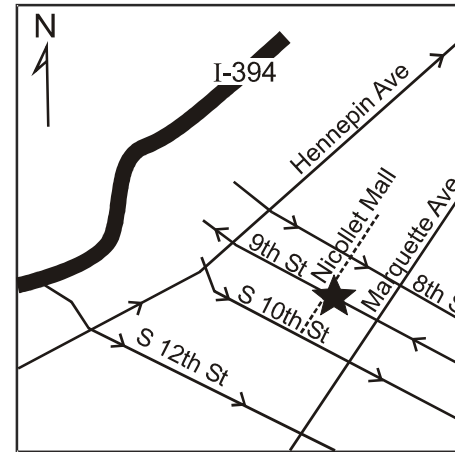

9 Greater Mpls Girl Scout Council Walk

**November 4, 2006
Maple Grove, MN**

Start Point: Maple Grove Community Center, 12951 Weaver Lake Rd, Maple Grove, MN

Start Times: 9:30 am to 2 pm. Finish by 4 pm.

Description: 5 and 10k. Walk on Rice Lake Community paved hiking trails in parks, near the Village and some residential.

73955

Contact: Bonnie Johnson
(763) 571-8041

73931

10 Winter Wonderland Walk

**December 9, 2006
Minneapolis, MN**

Start Point: GNC, 900 Nicollet Mall

Start Times: 10:00 am, finish by 2:00 pm.

Description: 5k & 10k walk. A great opportunity to see the downtown Holiday decorations and do some Holiday shopping on this walk that is entirely throughout the Minneapolis Skyway system. Rating: 1.

Awards & Fees: Awards available. Credit only is \$3. Non-credit walk \$2.

GNC LiveWell.

Contact: Darwin Lay
(952) 432-7318

Directions: From 35W turn left on 9th St and continue to 900 Nicollet Mall, near the Target Store. The GNC Store is in downtown Minneapolis on the skyway level in the Target building on 9th St. and Nicollet Mall (buses only). Be aware of one-way streets. Parking is available in nearby parking ramps.

GNC LiveWell.

73951

GNC Ridgedale Mall Walk

**November 11, 2006
Minnetonka, MN**

Start Point: GNC Store, 12301 Wayzata Blvd. Enter at the south entrance on the lower level.

Start Times: 7:00 am, finish by 11 am.